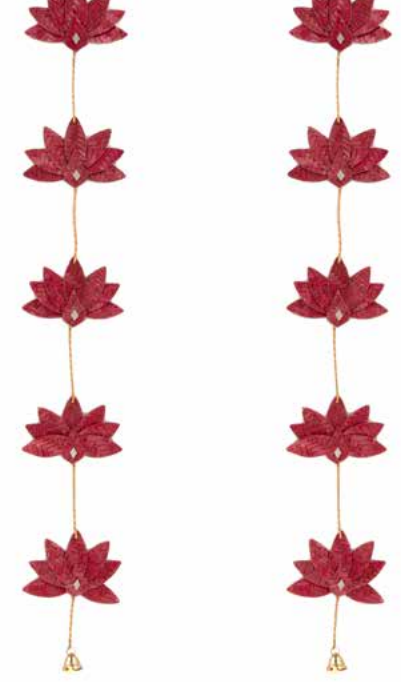

₹ 1,499

Padma Hanging Set of 2

SKU CODE
BTDE-697

DIMENSION
115 x 12 cm