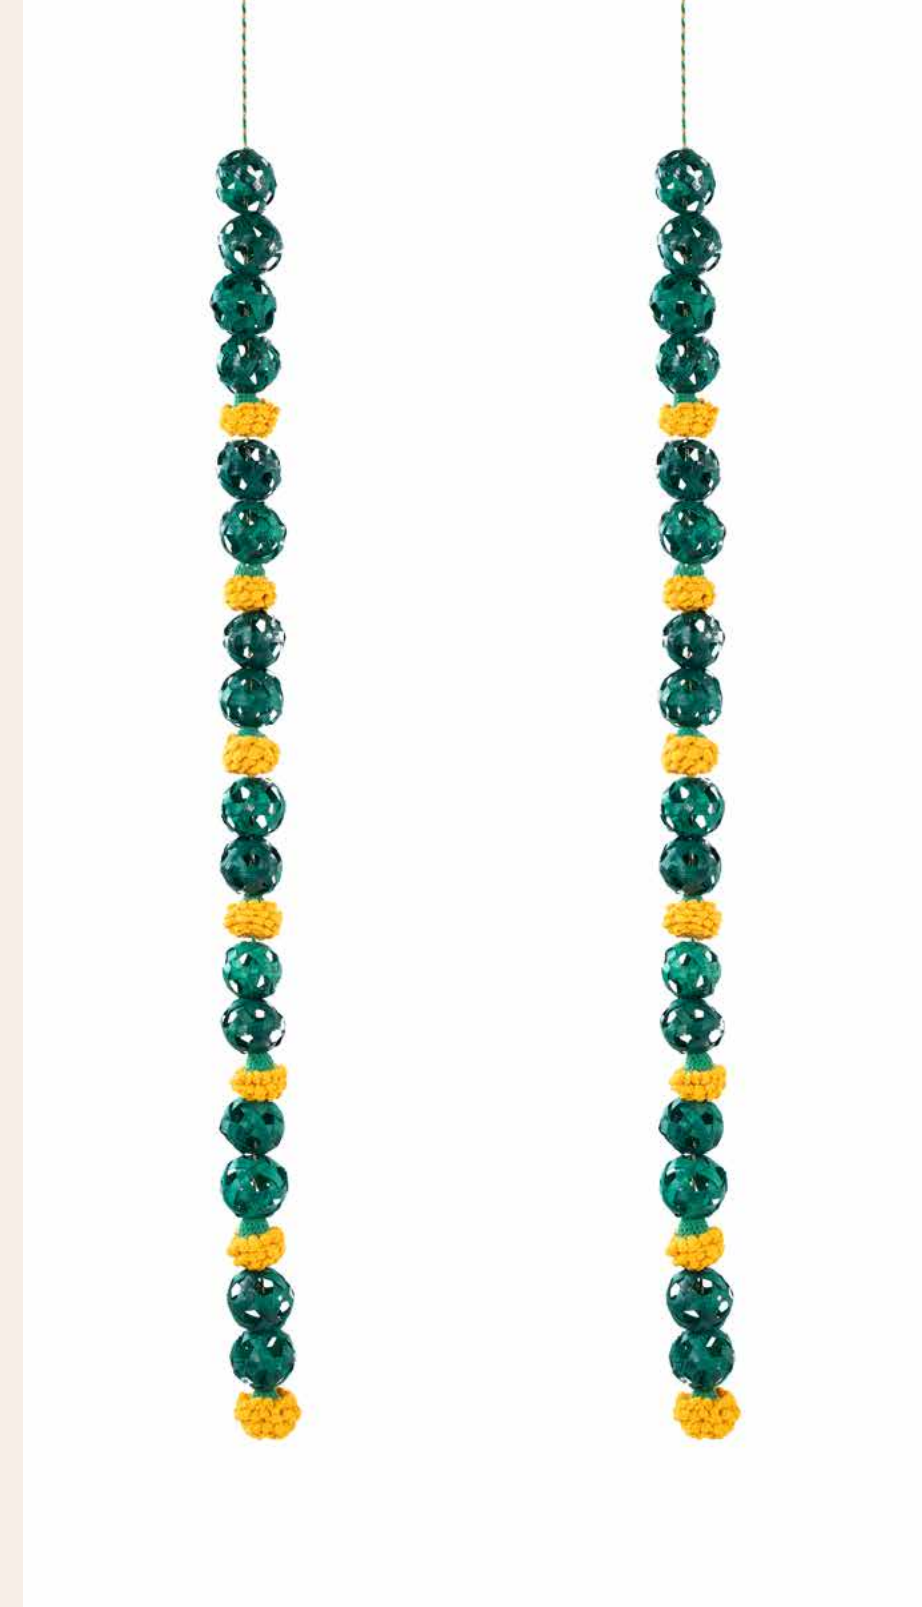

# Marigold Hanging Set of 2

SKU CODE  
BTDE-685

DIMENSION  
115 x 4.5 cm

₹ 1,499